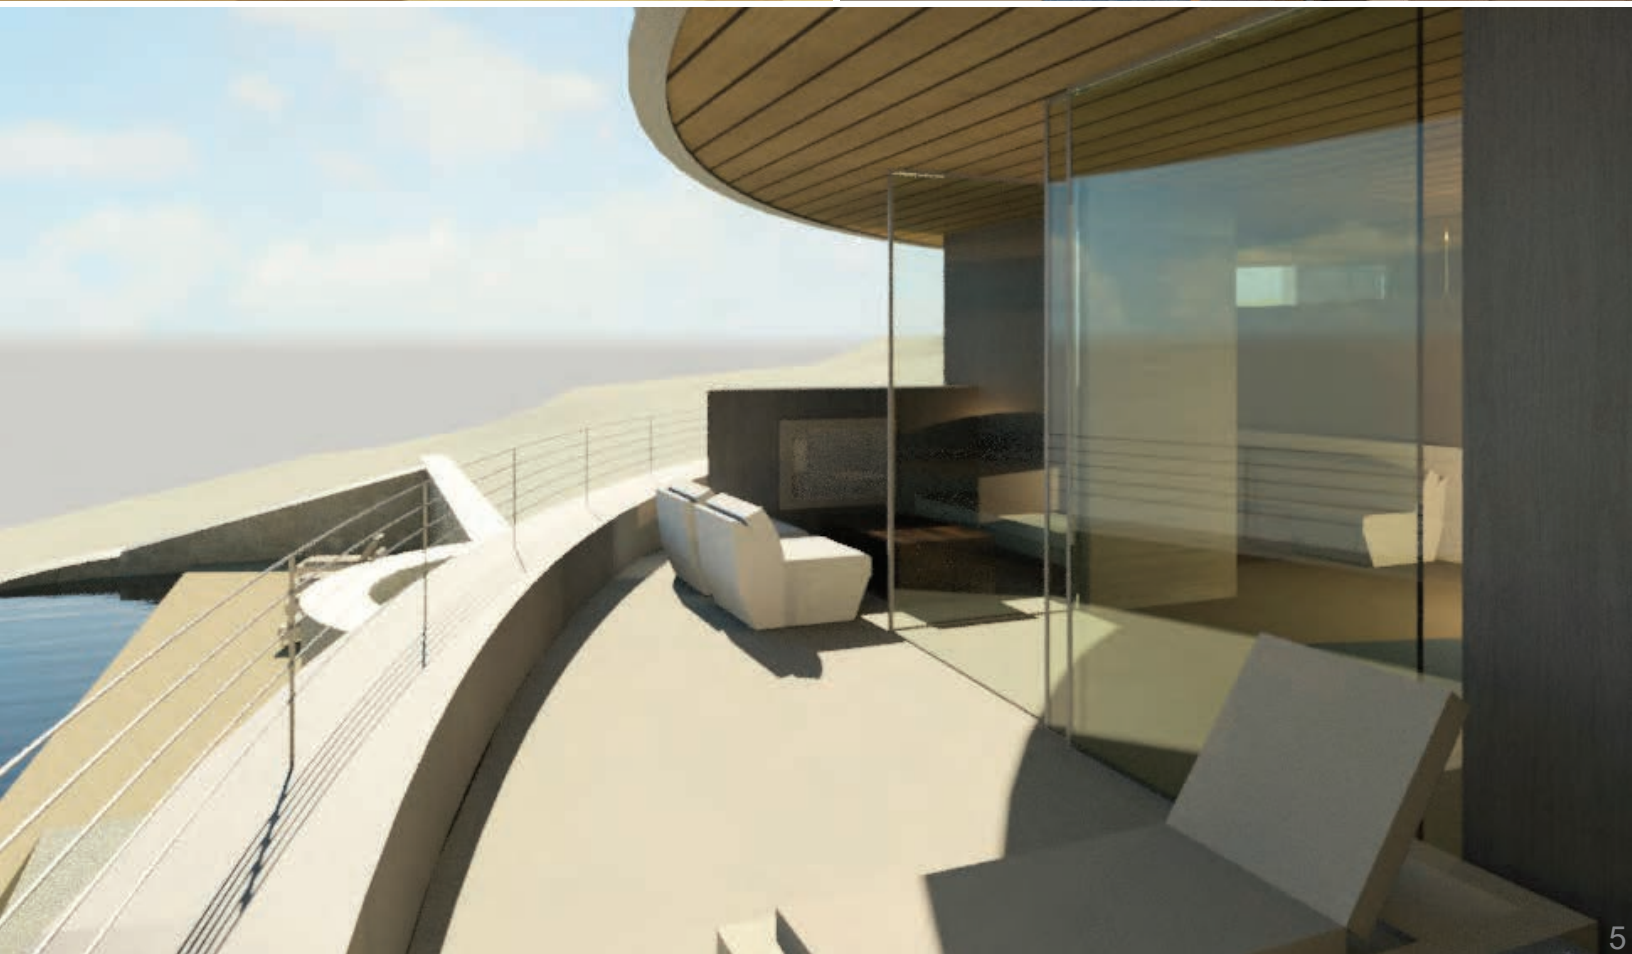

STUDIO CARVER

ARCHITECTURE + PLANNING + INTERIOR DESIGN

PO BOX 2684 • CARMEL CA 93921 • USA • EARTH

T 831.622.7837 • F 831.624.0364 • WWW.STUDIOCARVER.COM